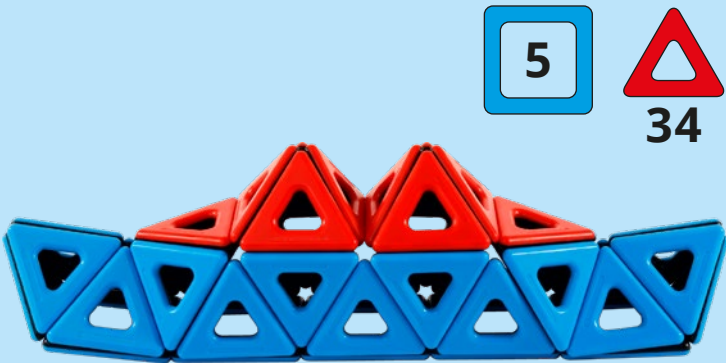

MAGNETIC POLYDRON

50-1050 Super Class Set

36 Squares, 60 Equilateral Triangles,
24 Right Angle Triangles, 12 Rectangles, 12 Pentagons,
20 Mirror Panels and 20 Write-on/off Panels

WARNING:

Not for children under 3 years old.
This toy contains magnets or magnetic components.
Magnets sticking together or becoming attached to
a metallic object inside the human body can cause
serious or fatal injury. Seek immediate medical
help if magnets are swallowed or inhaled.
Retain this packaging for future reference.

Octahedron

8

Cuboctahedron

Kepler Matrix

Rhombicuboctahedron

Dodecahedron

Boat

Large House

Bridge

Cube (Right Angled Triangles)