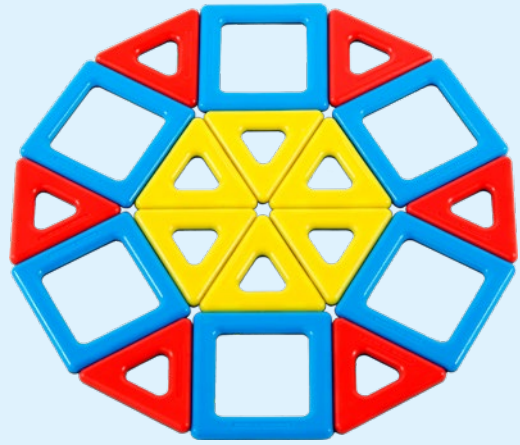

MAGNETIC POLYDRON

50-1050 Super Class Set

36 Squares, 60 Equilateral Triangles,
24 Right Angle Triangles, 12 Rectangles, 12 Pentagons,
20 Mirror Panels and 20 Write-on/off Panels

WARNING:

Not for children under 3 years old.
This toy contains magnets or magnetic components.
Magnets sticking together or becoming attached to
a metallic object inside the human body can cause
serious or fatal injury. Seek immediate medical
help if magnets are swallowed or inhaled.
Retain this packaging for future reference.

Assembly Instructions

Cube

Pentagonal Bi-Pyramid

Triangular Prism

2

3

3

Icosahedron

Octahedron

8

Cuboctahedron

Kepler Matrix

Rhombicuboctahedron

Dodecahedron

Boat

Large House

Bridge

Cube (Right Angled Triangles)