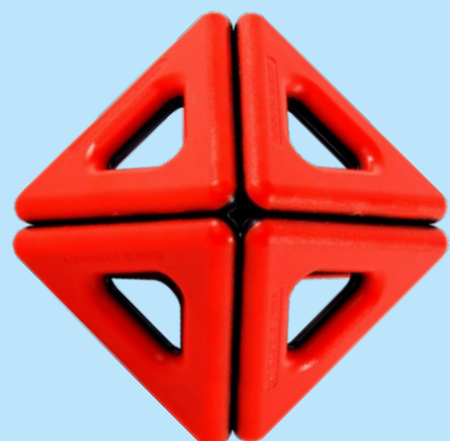

MAGNETIC POLYDRON

50-1050 Super Class Set

36 Squares, 60 Equilateral Triangles,
24 Right Angle Triangles, 12 Rectangles, 12 Pentagons,
20 Mirror Panels and 20 Write-on/off Panels

WARNING:

Not for children under 3 years old.
This toy contains magnets or magnetic components.
Magnets sticking together or becoming attached to
a metallic object inside the human body can cause
serious or fatal injury. Seek immediate medical
help if magnets are swallowed or inhaled.
Retain this packaging for future reference.

Assembly Instructions

Cube

Pentagonal Bi-Pyramid

Triangular Prism

2

3

3

Icosahedron

Octahedron

8

Cuboctahedron

Kepler Matrix

Rhombicuboctahedron

Dodecahedron

Boat

Large House

Bridge

Cube (Right Angled Triangles)